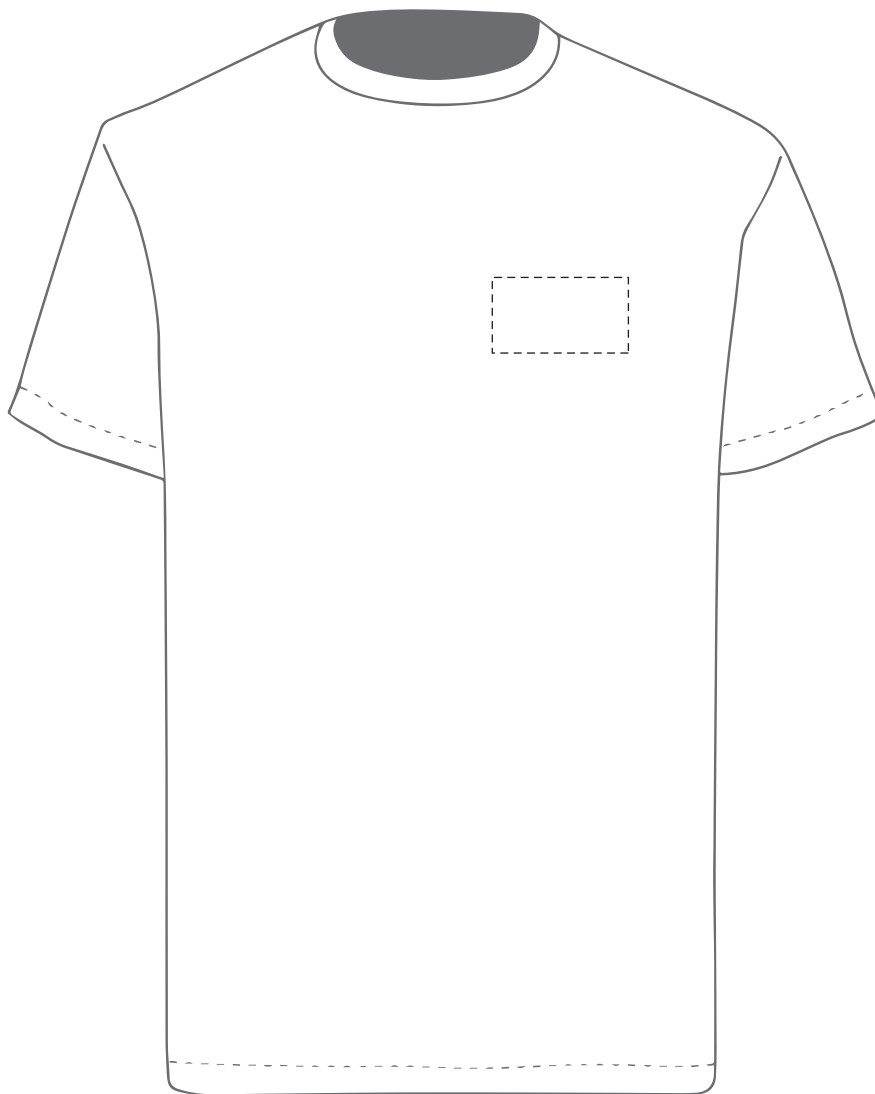

Your Ref:	Quantity:	Product Code: TF0006
Our Ref:	Version: 1	Product Colour:

PRINTING CONCERNS: PRINT MAY DISCOLOUR

PRODUCT INFO: DUE TO THE NATURE OF THE PRODUCT THE PRINT POSITION MAY VARY BY 2 - 3 MM

PANTONE REFERENCE(S)

 Full colour printing

The dashed line is to demonstrate print area and will not appear on your printed item

ARTWORK SCALE 20%

Product Image for visualisation
- colours may vary

To proceed, please approve visual via the online system.

This item is available in the following colours:

ARTWORK SCALE 100%
Max print area 90 x 50mm